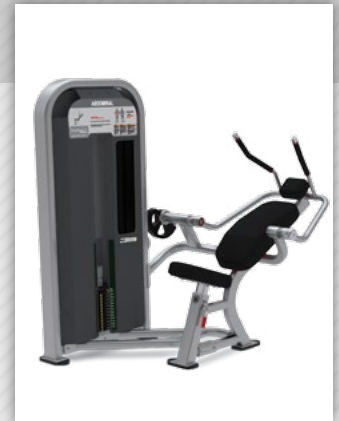

LOCK N LOAD®

Now weight selection is as easy as flipping a switch. The intuitive Lock N Load® design is easily recognizable. If you've ever flicked a light switch on and off, you'll immediately understand how it works. Universally color coded switches engage and disengage the weight via an internal pin, providing a safer, more durable and maintenance free operation. Lock N Load® prevents unnecessary maintenance and customer service headaches since there are no pins to lose or replace.

THE ESSENTIAL STRENGTH LINE

Impact Strength® was designed to be a powerful choice for a facilities primary line of strength equipment. Rather than focusing on a couple hero pieces, this 23 piece line covers all of the essentials needed make up the foundation of any facility. Suited for all fitness levels, users can isolate and focus on each body part, making their workout customizable and efficient. Proven biomechanics and a rock solid construction ensure the durability that club owners expect.

AVAILABLE COLORS

UPHOLSTERY:

FRAME:

BUILD ON GREATNESS

At **Core Health & Fitness**, when we brought together fitness brands to build our company, we settled for nothing but the best. Four iconic brands that pioneered entire categories and whose machines are still the ones **members ask for by name**. Today, we're committed to continuing the tradition that started decades ago – and that's greatness you can feel good about building your business on.

CORE HEALTH & FITNESS