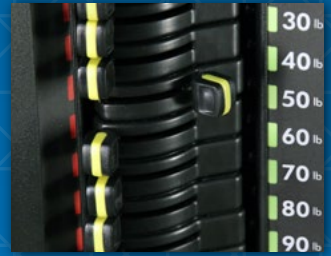

corehealthandfitness.com

FEATURES

EASY TO USE LOCK N LOAD®
TECHNOLOGY ELIMINATES LOST,
BROKEN OR BENT PINS

RATCHETING VERTICAL SEAT
ADJUSTMENT

SIMPLE POP PIN RANGE OF
MOTION ADJUSTMENT

OUR MASTER TRAINERS ARE
HERE TO GET YOUR STAFF UP TO
SPEED ON ALL NEW EQUIPMENT