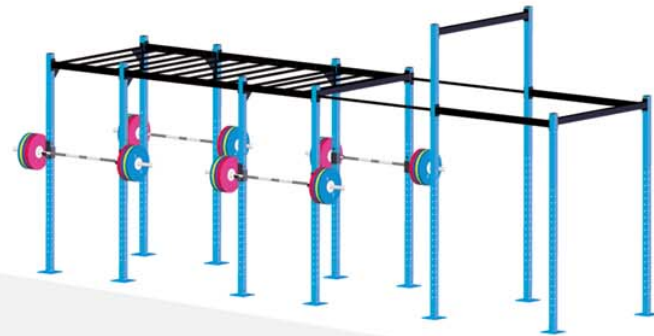

*Barbell and weight plates not included

FREE STANDING RIG

CF-004

- >Model Size:4'-6"-4'-6'-6"
- >Main tube:75*75*3mm,
  Monkey bar:Φ32*5mm
- >Height:2.75m/3.6m,Depth:1.2m,
  Length:7.8m
- >Color:Black matte/Green smooth/Red/Orange/White