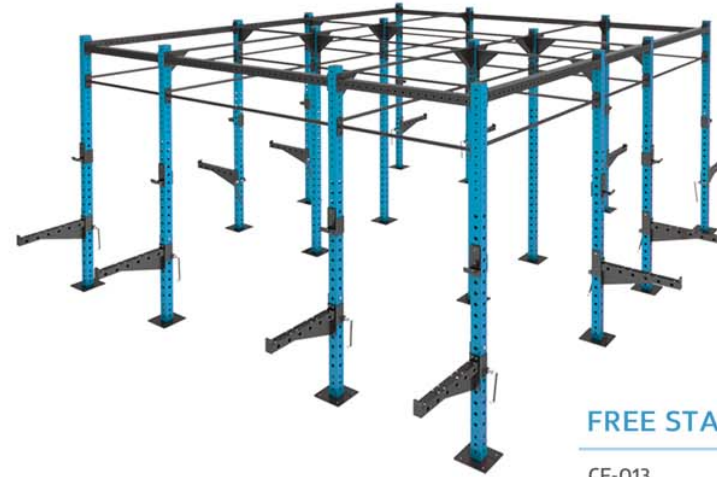

WALL MOUNT RIG

CF-008

- >Assembly:300*120*275cm
- >Main tube size:75*75*3mm
- >Monkey bar:Φ32*5mm

*Weight plates,dumbbells,kettlebells and balls not included

FREE STANDING RIG AND STORAGE

CF-010

- >Assembly:620*120*375cm
- >Main tube size:75*75*3mm
- >Monkey bar:Φ32*5mm

*Weight plates, dumbbells, kettlebells and balls not included

FREE STANDING RIG

CF-011

- >Assembly:720*120*360cm
- >Main tube size:75*75*3mm
- >Monkey bar:Φ32*5mm

FREE STANDING RIG

CF-013

- >Assembly:420*495*275cm
- >Main tube size:75*75*3mm
- Monkey bar:Φ32*5mm