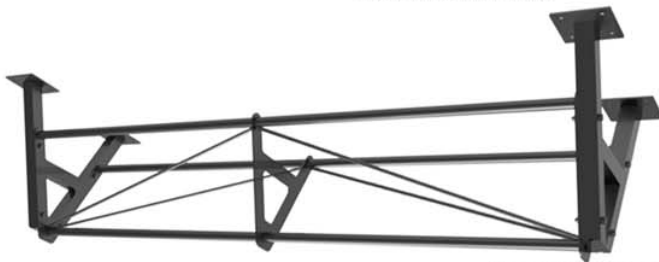

SUSPENSION STRAP RACK

OK0072B

>Main tube: 60*60*2mm
>Assembly: 2200*650*550mm
>Packing: 208/43*43cm
N.W./G.W.: 18/20kg
>Packing: 169*55*22cm
N.W./G.W.: 13*15kg

**Strength
weight lifting**

Power Sled /Bench /Power Rack /Platform /Air Bike
/Rower