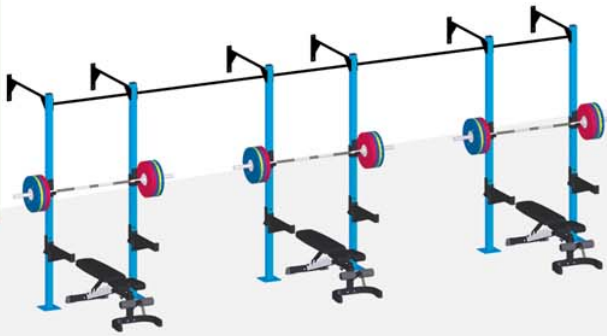

OKMB007

OKMB006

OKMB008

MULTI GRIP LAT HANDLE

OKMB012

>Assembly:1215*175*215mm
>Max Load:350kg
>N.W./G.W.:9/10.5kg
>Package:1260*225*185mm

OKMB011

WALL MOUNT