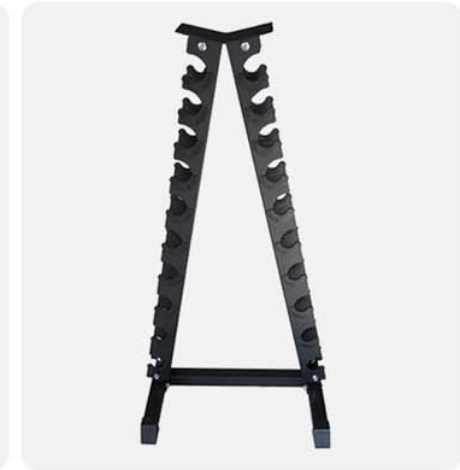

OKPRO

Strength weight lifting

Dumbbell Rack/Weight Plate Rack/Barbell Rack /Bar
Holder /Rack /Ball Rack /Accessories

10 PAIR DUMBBELL RACK(1-10KG)

OK0017A

- >Main tube size:50*100*2mm
- >Assembly size:140*75*60cm
- >Packing 1:77*62*13cm
- >N.W./G.W.:11KG/13KG
- >Packing 2:144*43*16cm
- >N.W./G.W.:21.3KG/23KG