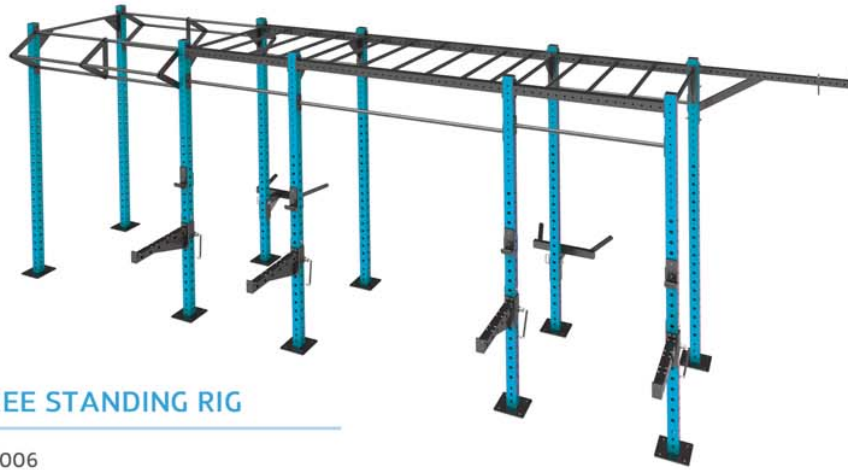

FREE STANDING RIG

CF-006

- >Model Size:600*120*275cm
- >Main tube size:75*75*3mm
- >Monkey bar:Φ32*5mm