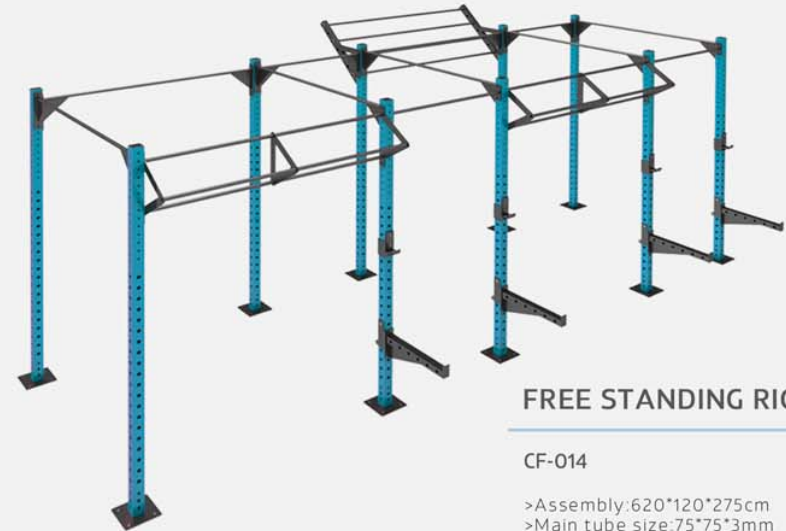

*Weight plates, dumbbells, kettlebells and balls not included

FREE STANDING RIG

CF-011

- >Assembly:720*120*360cm
- >Main tube size:75*75*3mm
- >Monkey bar:Φ32*5mm

FREE STANDING RIG

CF-013

- >Assembly:420*495*275cm
- >Main tube size:75*75*3mm
- Monkey bar:Φ32*5mm

FREE STANDING RIG

CF-012

- >Assembly:720*120*375cm
- >Main tube size:75*75*3mm
- Monkey bar:Φ32*5mm

FREE STANDING RIG

CF-014

- >Assembly:620*120*275cm
- >Main tube size:75*75*3mm
- Monkey bar:Φ32*5mm

OK2016-001
Light Bull Grip