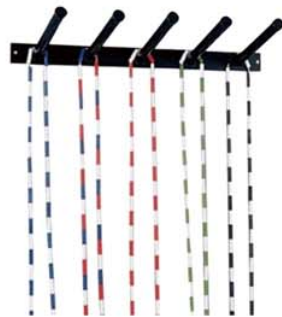

WALL MOUNTED JUMP ROPE RACK

OK0065A

>Meas:1pcs/ctn 69*29*7cm
>N.W./G.W.:3/4KG