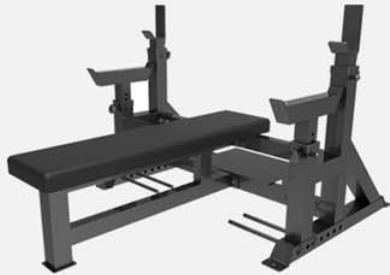

COMPETITION BENCH

OK9136B

- >Assembly size:1600*1210*(945-1250)mm
- >Main Tube:75*75*3mm
- >Packing 1:125*33*9cm N.W./G.W.:3/4KG
- >Packing 2:98*81*20cm N.W./G.W.:30/32KG
- >Packing 3:108*39*18cm N.W./G.W.:32/34KG
- >Packing 4:75*50*17cm N.W./G.W.:28/30KG