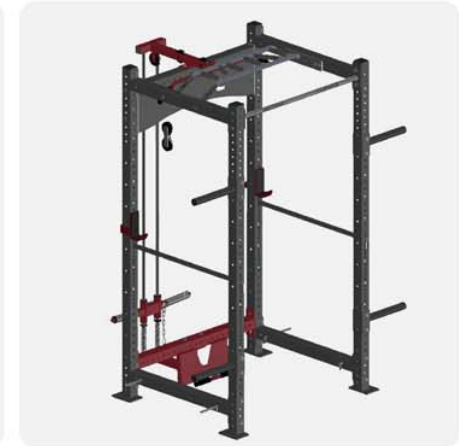

POWER RACK

OK9183A

- >Main Tube Size:75*75*3mm