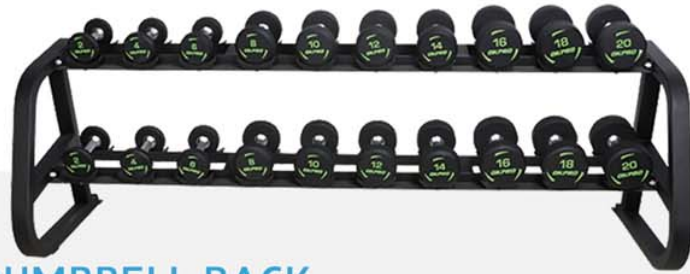

10 PAIRS DUMBBELL RACK(1-10KG)

OK0005A

- >Assembly size:64*57*128cm
- >Packing:127*22*16.5cm
- >N.W./G.W.:13/15kg

VINYL DUMBBELL RACK

OK0007

The dumbbell rack stores this complete set in a compact, space-efficient design. It comes complete with rolling casters for easier transportation when needed. The security bar secures dumbbells when not in use.

- >Assembly Size:92*41*88cm
- >Packing:117*107*15cm
- >N.W./G.W.:35KG/37KG

DUMBBELL RACK

OK0011B

OKPRO Dumbbell Rack is as attractive as it is functional. The curved tubing and sturdy legs provide a high level of stability and ease of use. This storage rack is just as handsome as the OKPRO Style Fixed Barbells that it will showcase. Perfect for storage of Hex Cast Iron, Hex Rubber Coated, Chrome, and Pro-Style Dumbbells.