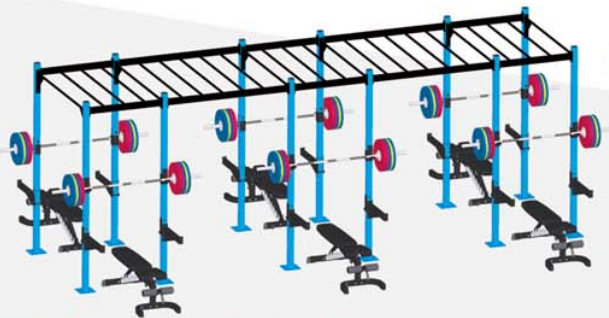

FREE STANDING RIG

CF-002

- >Model Size:4'-6"-4'-6'-4"
- >Main tube:75*75*3mm,
Monkey bar:Φ32*5mm
- >Height:2.75m,Depth:1.2m,
Length:7.2m
- >Color:Black matte/Green
smooth/Red/Orange/White

*Barbell, weight plates and bench not included