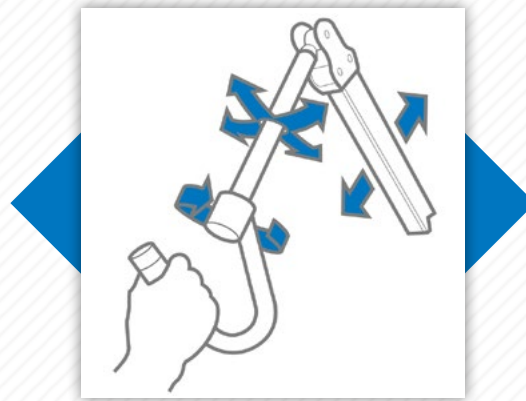

LAT PULLDOWN S6LATP

W	51" (129 CM)	SHIP WEIGHT	860 LBS (390 KG)
L	72" (182 CM)	STACK WEIGHT	255 LBS (116 KG)
H	87" (221 CM)		

ERGO GRIP TECHNOLOGY

Ergo Grip technology provides complete and independent arm movement enabling a natural, user-defined path of motion.

ROW S6MR

W	54" (137 CM)	SHIP WEIGHT	860 LBS (390 KG)
L	62" (157 CM)	STACK WEIGHT	255 LBS (116 KG)
H	47" (120 CM)