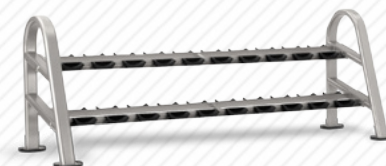

DUMBBELL RACK 10-PAIR/2-TIER IN-R8001

W	29" (74 CM)	SHIP WEIGHT	266 LBS (121 KG)
L	105" (267 CM)		
H	37" (94 CM)