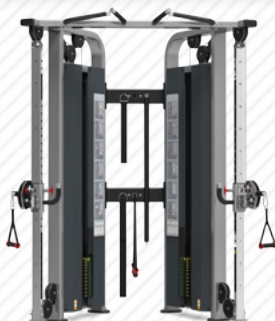

DUAL BICEPS CURL/TRICEPS EXTENSION IL-D5120

W	39" (99 CM)	SHIP WEIGHT	425 LBS (193 KG)
L	52" (132 CM)	STACK WEIGHT	190 LBS (86 KG)
H	55" (140 CM)		

ROTARY TORSO IL-S6300

W	38" (97 CM)	SHIP WEIGHT	423 LBS (192 KG)
L	39" (99 CM)	STACK WEIGHT	190 LBS (86 KG)
H	55" (140 CM)		

DUAL ABDOMINAL/LOWER BACK IL-D6330

W	40" (102 CM)	SHIP WEIGHT	369 LBS (167 KG)
L	45" (114 CM)	STACK WEIGHT	120 LBS (54 KG)
H	55" (140 CM)		

DUAL ADJUSTABLE PULLEY IL-D6330

W	36" (91 CM)	SHIP WEIGHT	894 LBS (406 KG)
L	66" (168 CM)	STACK WEIGHT	2 X 200 LBS (2 X 90.7 KG)
H	81" (207 CM)		